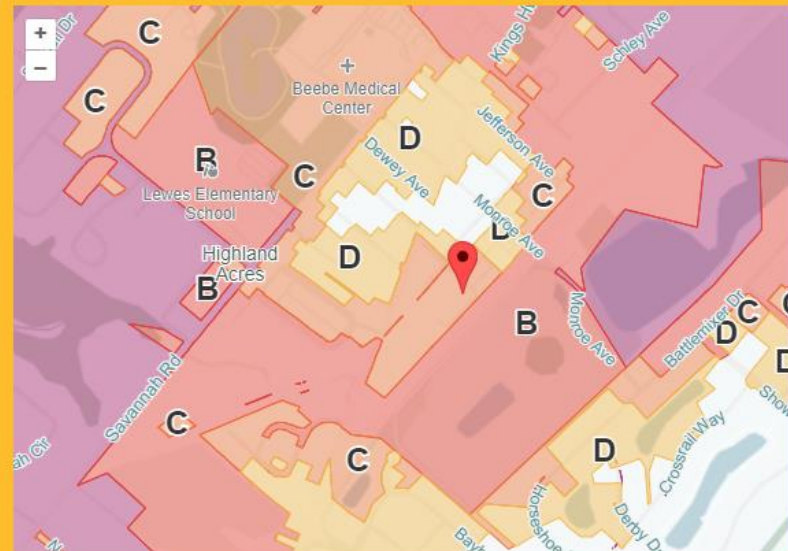

Locate your zone – Choose from two ways

Find your zone by using the Lookup Tool or clicking on the Interactive Evacuation Zone Map. Be sure to write your zone down, share it with family and friends and include it in your evacuation plan.

1. Use the Evacuation Zone Lookup Tool

Enter your address into the field below to find your zone and evacuation status.

111 Adams Avenue, Lewes

Search

Address: 111 ADAMS AV, LEWES, DE, 19958

Zone: C

Status: Normal

2. Use the Interactive Evacuation Zone Map

Click on the interactive map or the Find My Zone button* below and follow the prompts to find your zone.

Find My Zone

*Requires permission to access your location.